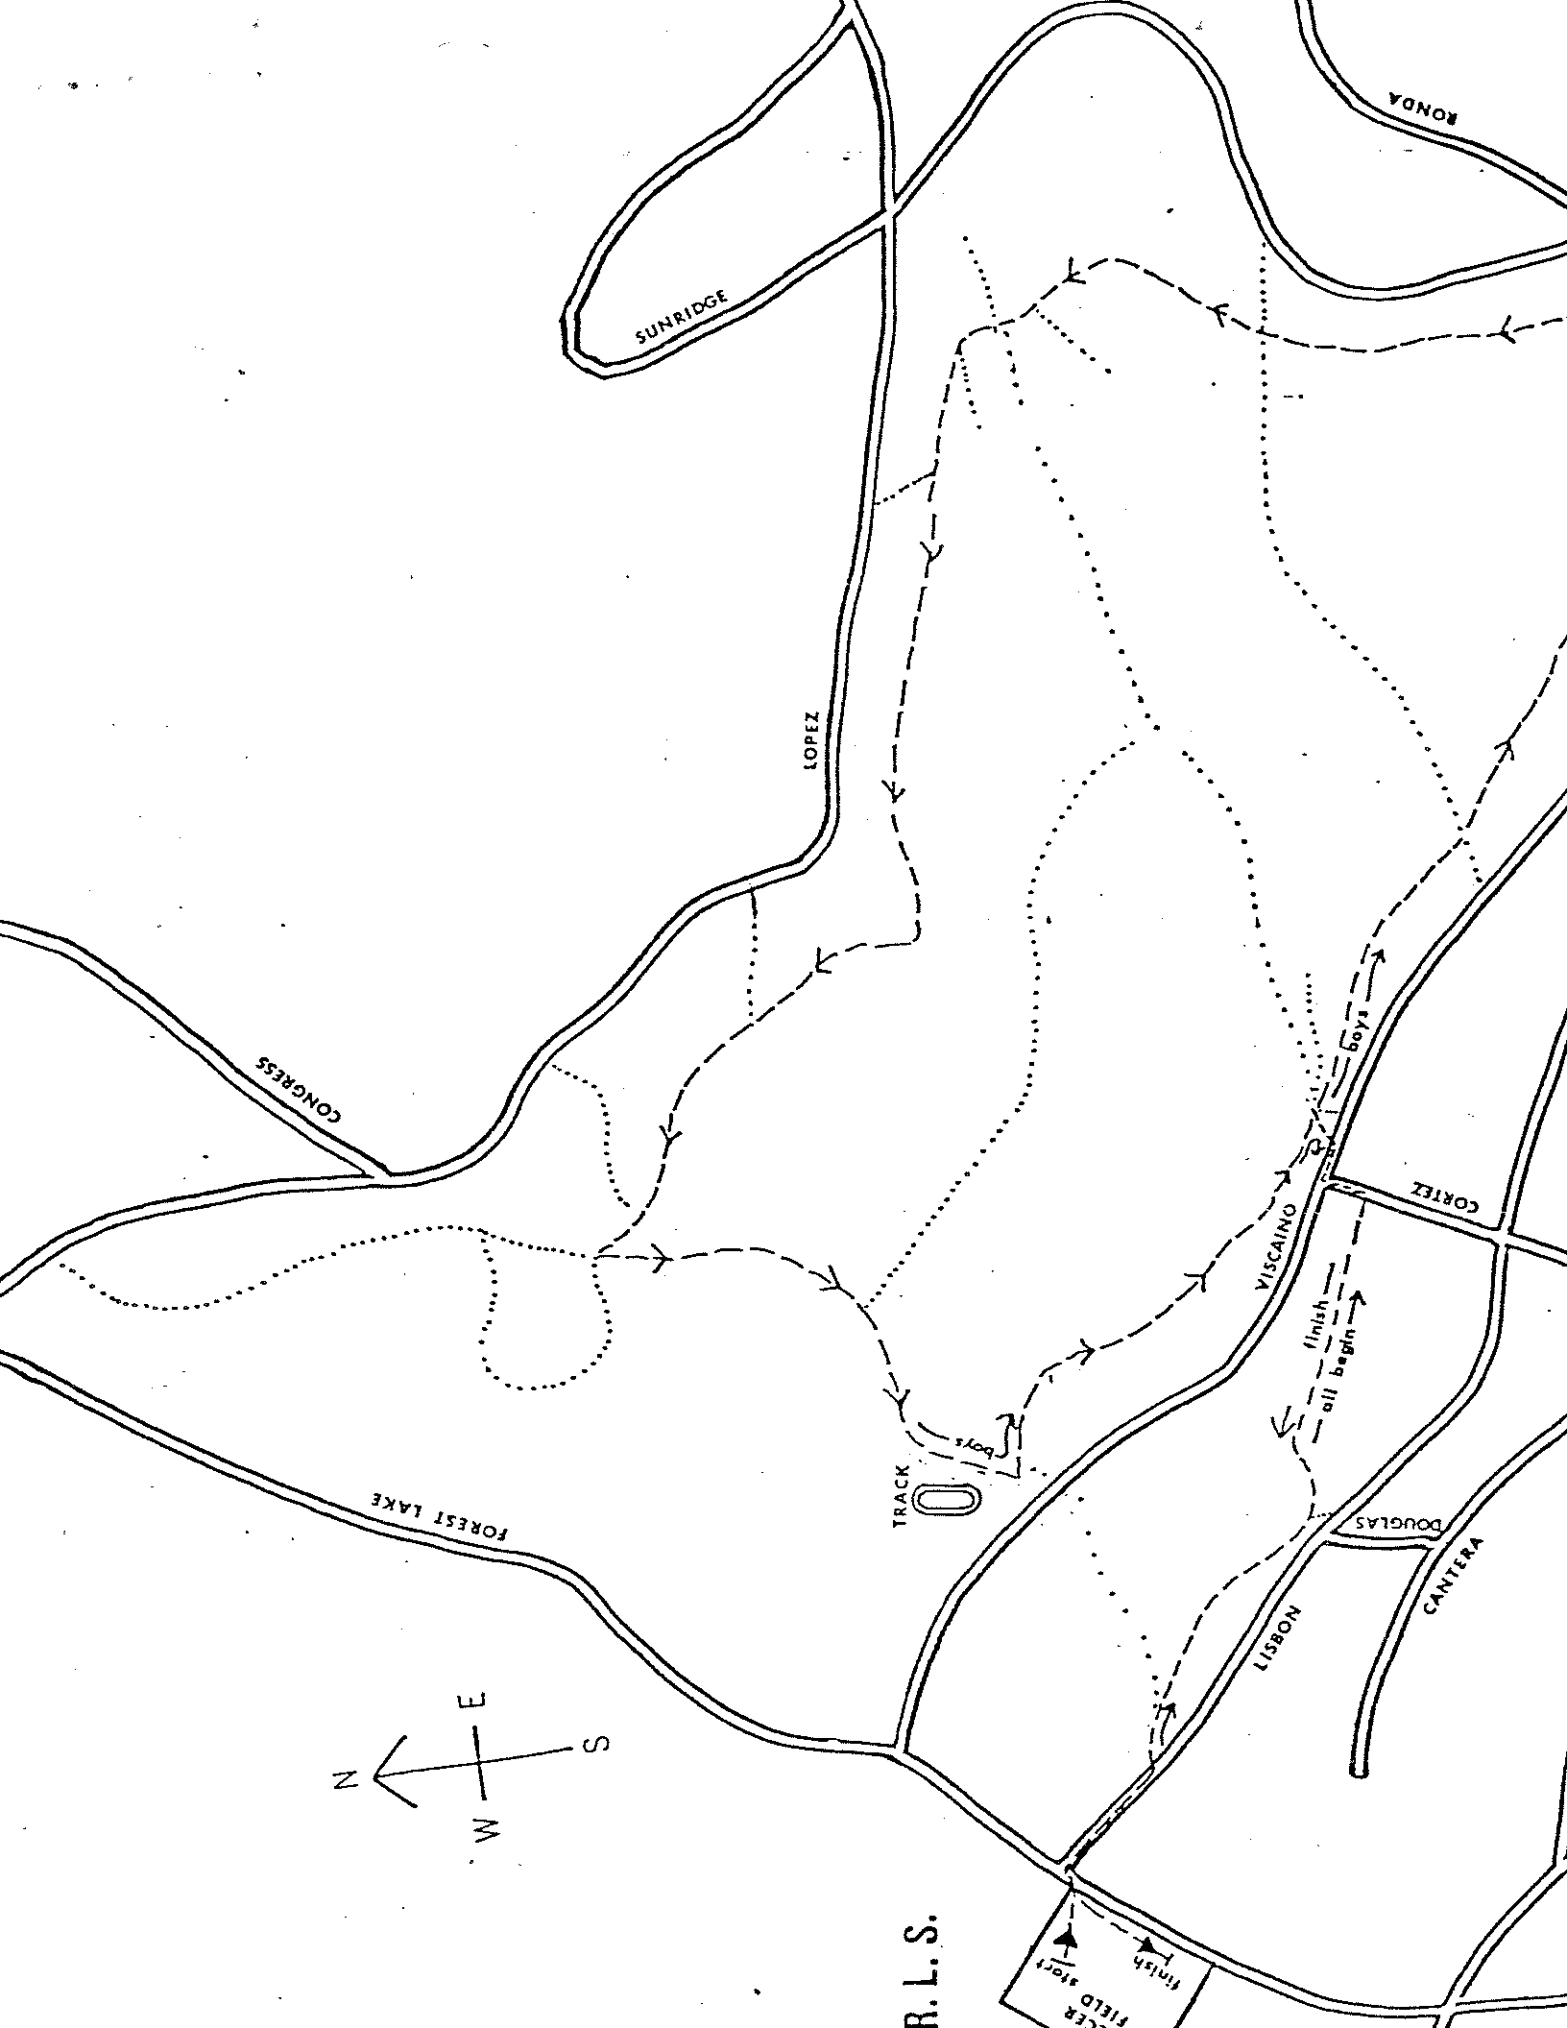

T-Shirt FlightRibbon FlightAdjusted Team Scores

1.	Monta Vista	15
2.	Monterey	60
3.	Live Oak	74

Incomplete Teams:

La Canada
Hollister
El Cerrito
Carmel
Paso Robles

SUNRIDGE

RONDA

LOPEZ

CONGRESS