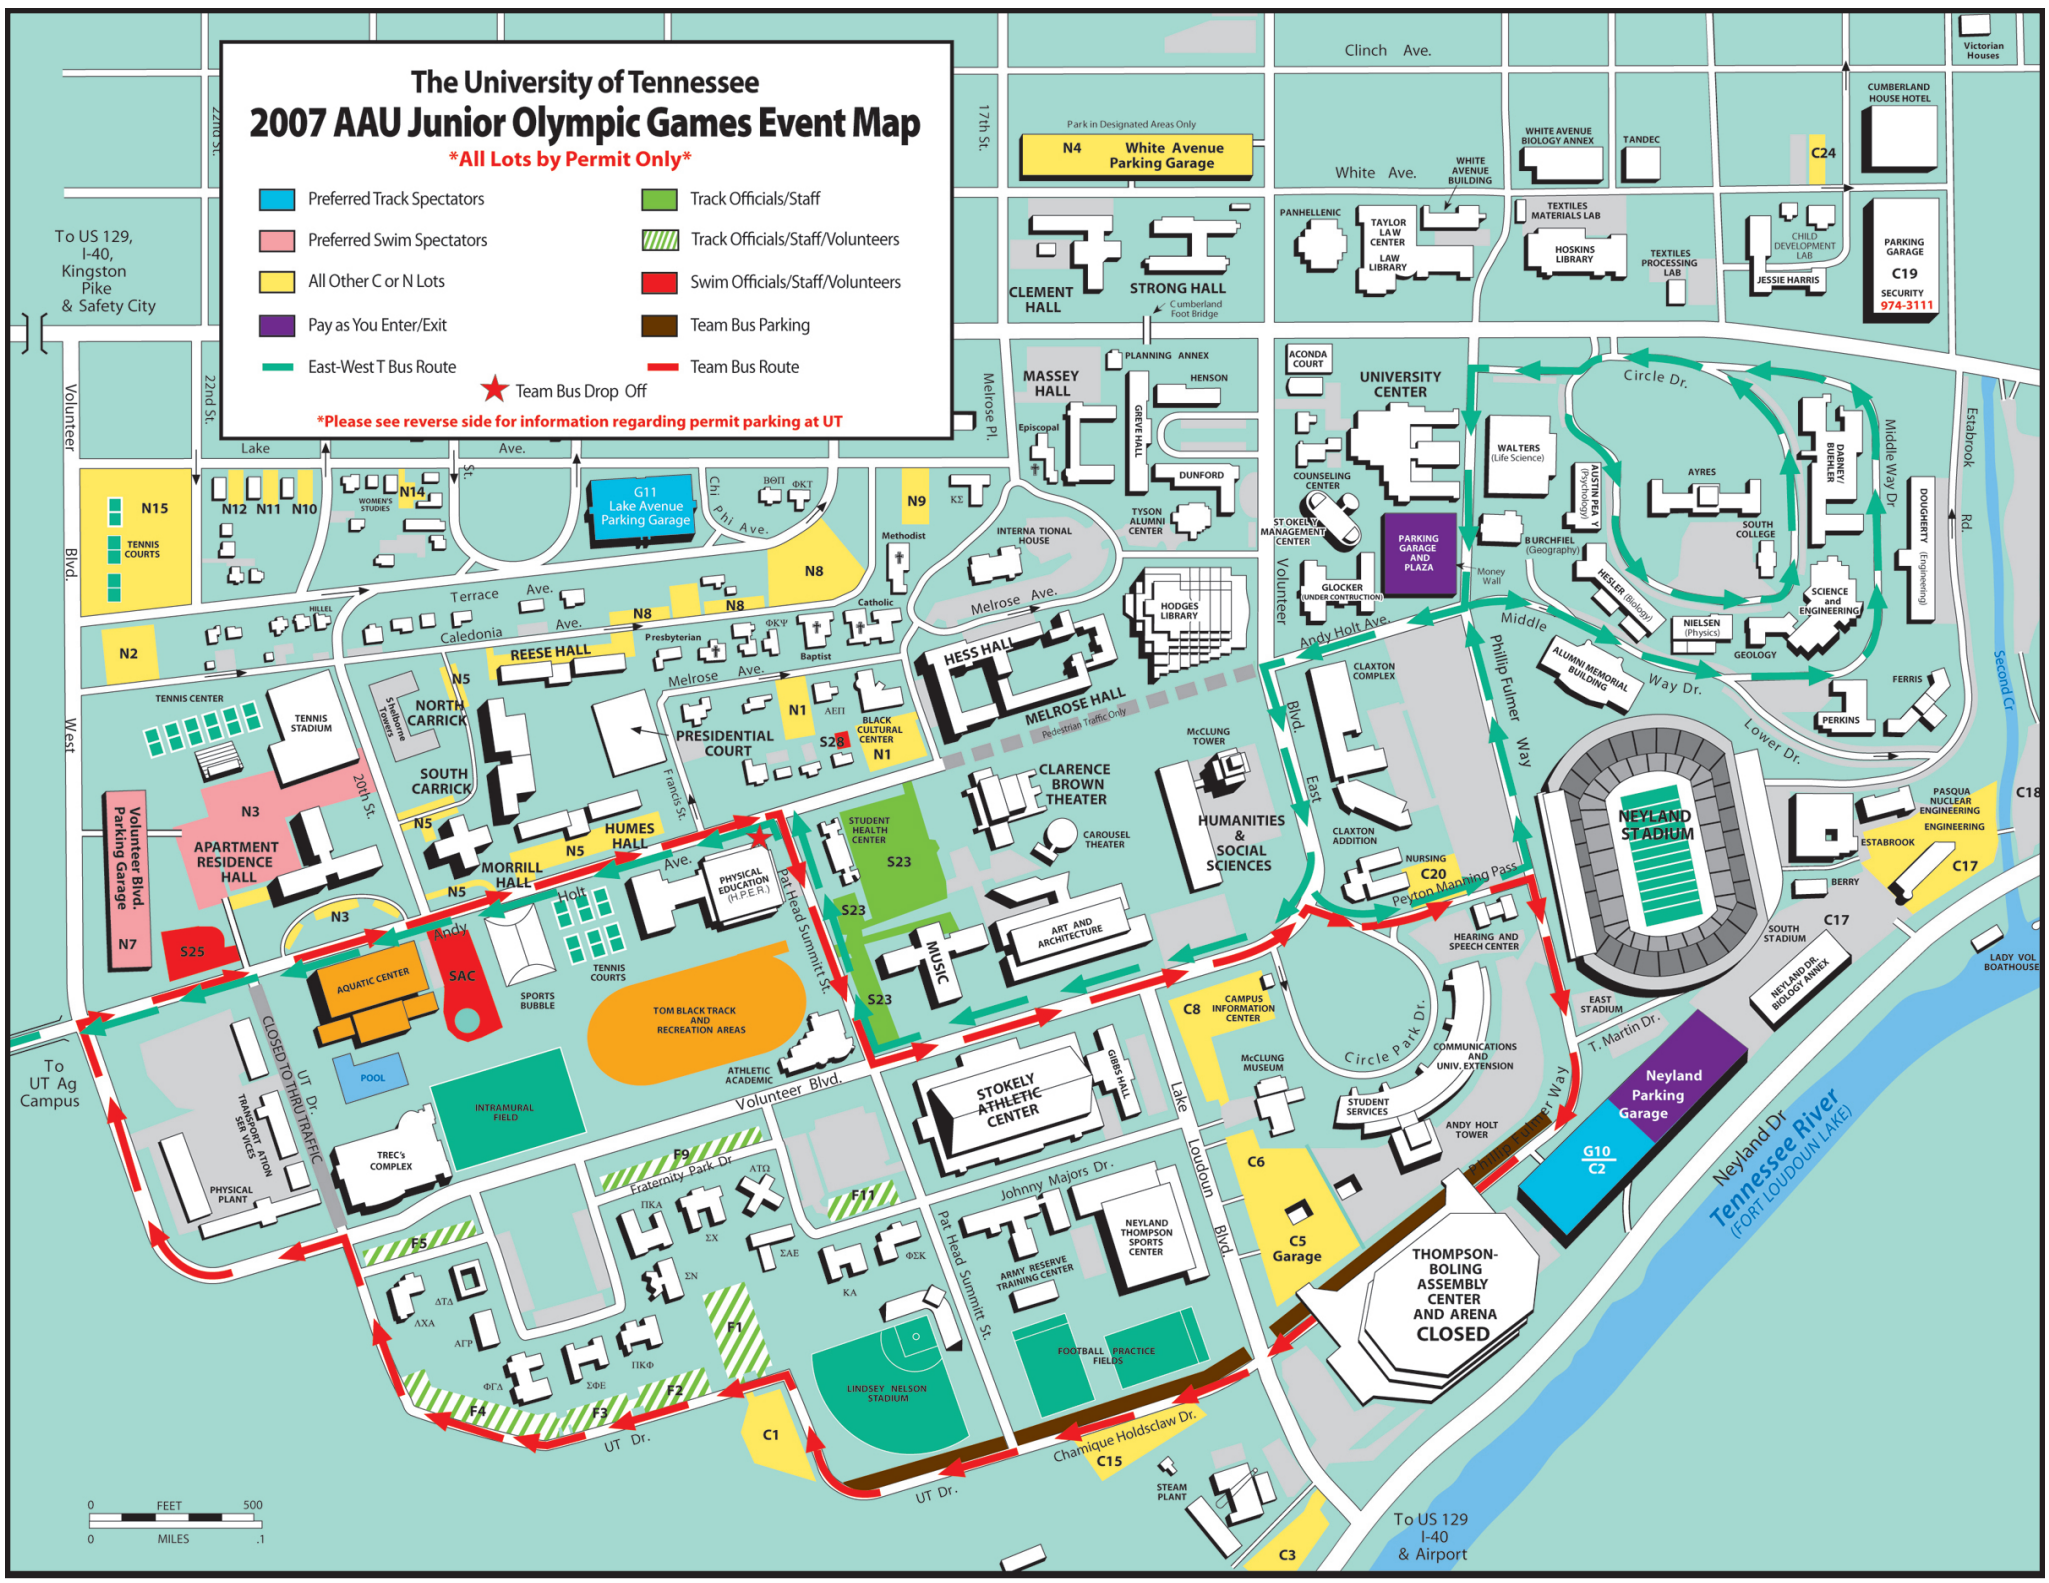

The University of Tennessee 2007 AAU Junior Olympic Games Event Map

All Lots by Permit Only

- Preferred Track Spectators
- Preferred Swim Spectators
- All Other C or N Lots
- Pay as You Enter/Exit
- East-West T Bus Route
- Track Officials/Staff
- Track Officials/Staff/Volunteers
- Swim Officials/Staff/Volunteers
- Team Bus Parking
- Team Bus Drop Off
- Team Bus Route

***Please see reverse side for information regarding permit parking at UT**

0 FEET 500
0 MILES .1

To US 129
I-40
& Airport