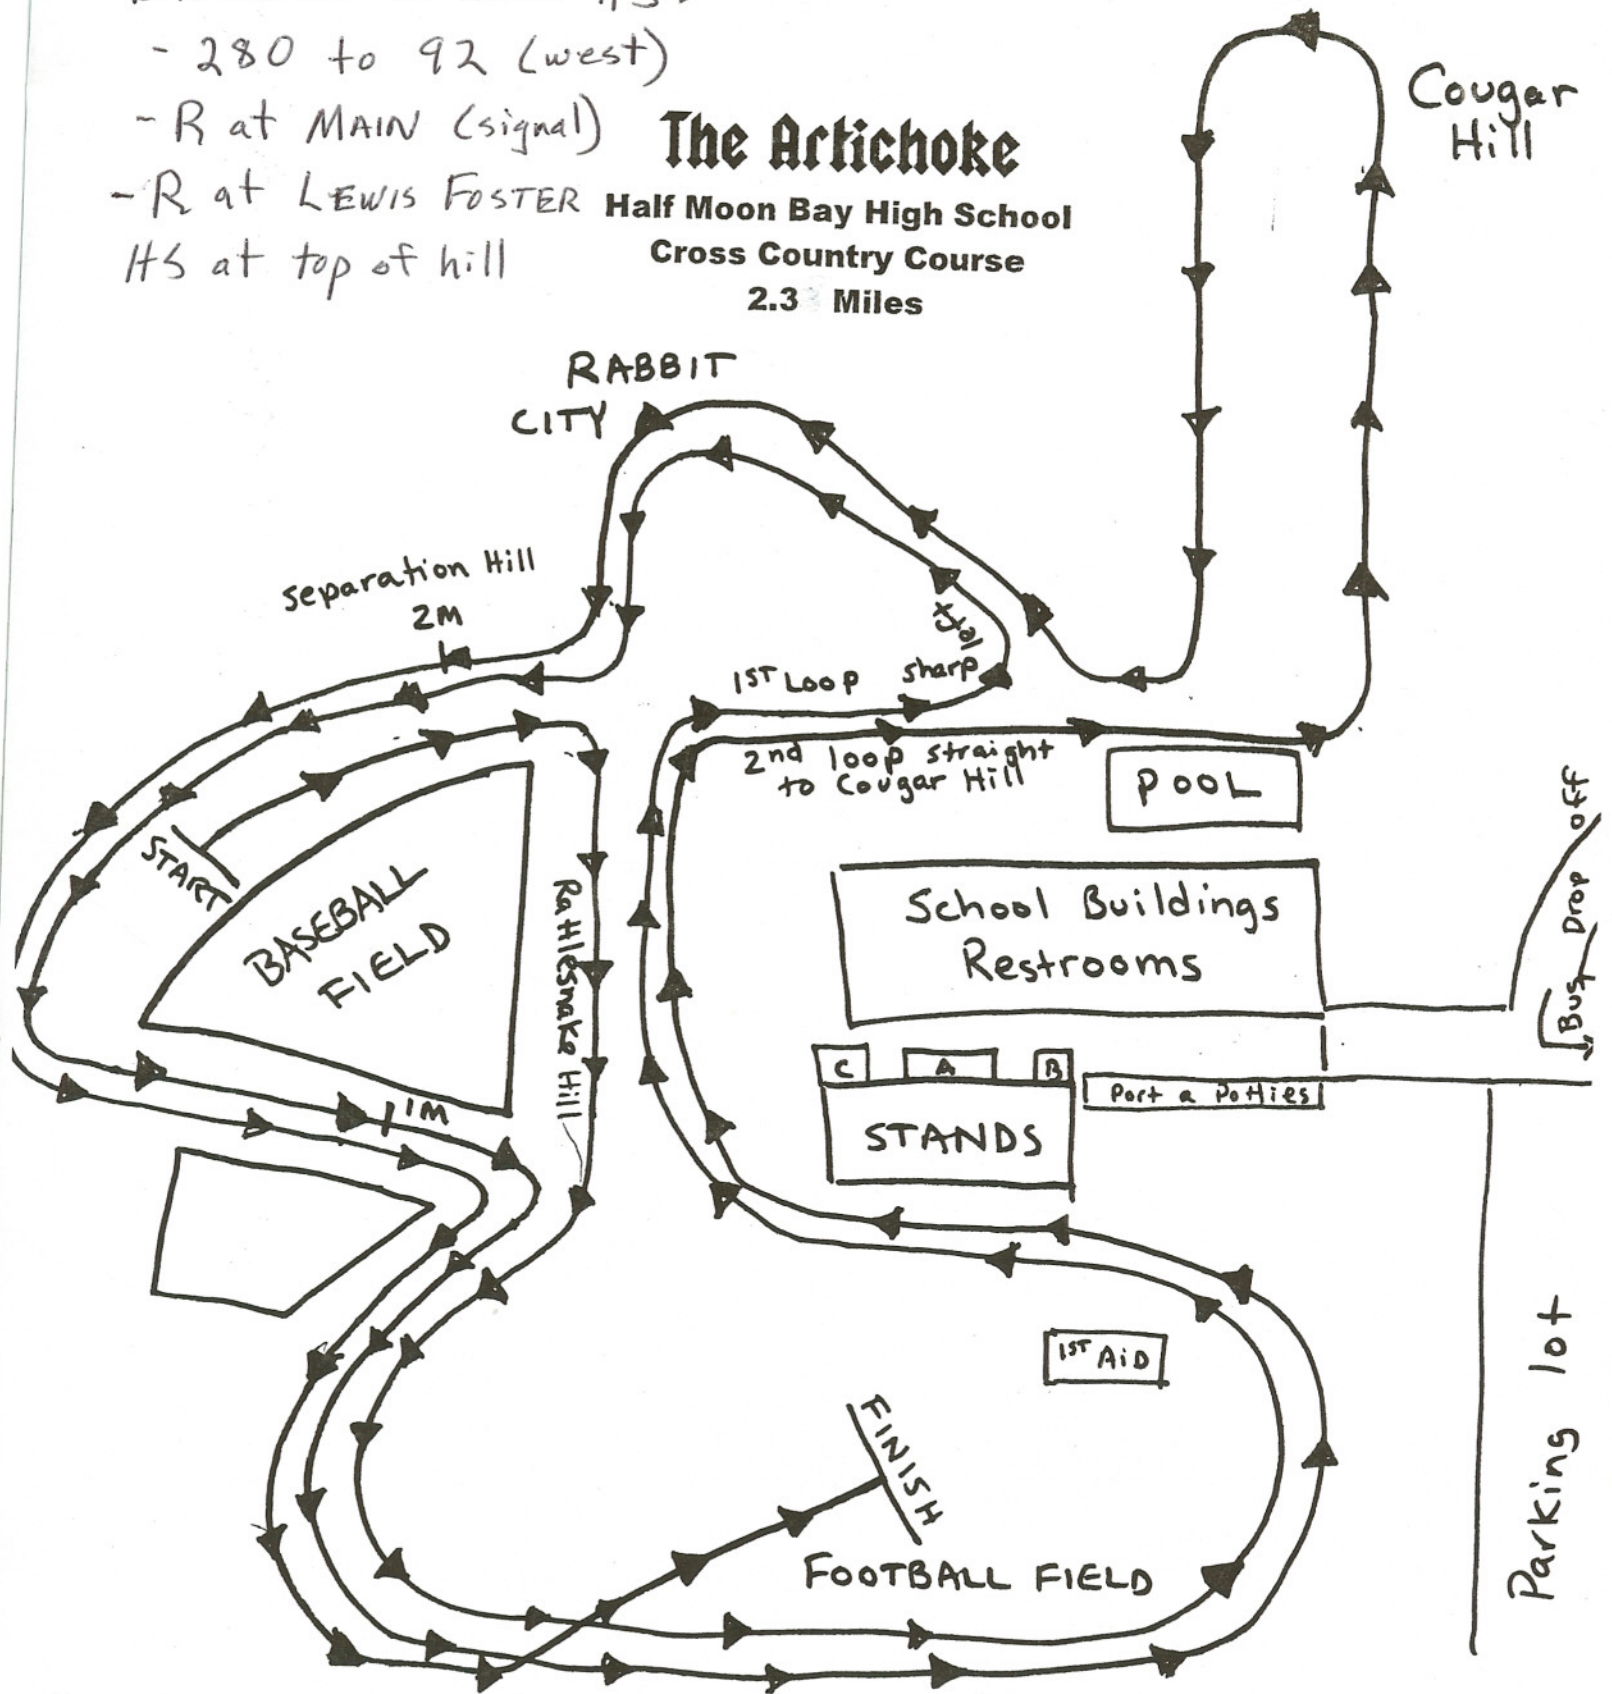

Directions to HMB HS:

- 280 to 92 (west)
- R at MAIN (signal)
- R at LEWIS FOSTER HS at top of hill

# The Artichoke

Half Moon Bay High School

Cross Country Course

2.3 Miles

- (A) Snack bar
- (B) Check-in
- (C) Tee-shirt sales